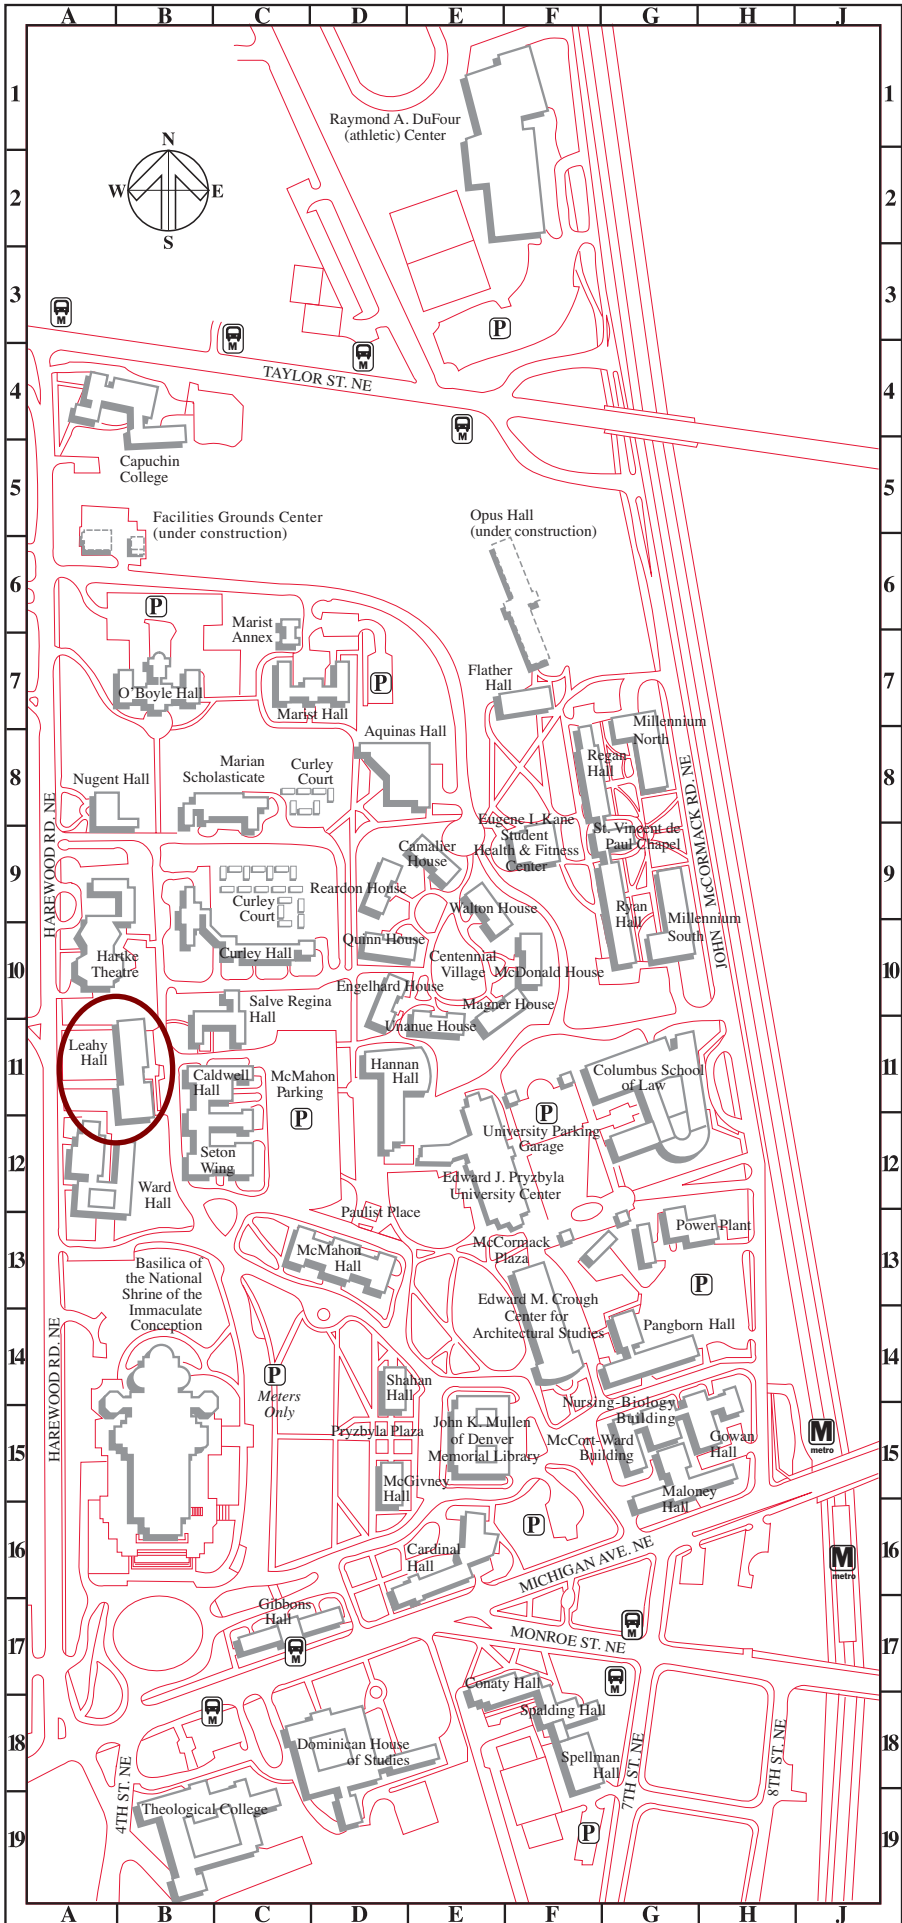

CUA CAMPUS MAP DIRECTORY

Admissions, McMahon Hall . . . D13	McGivney Hall D15
Alumni Relations, McMahon Hall D13	McMahon Hall D13
Aquinas Hall D8	Metro Station, Brookland/CUA J15
Architecture and Planning, Crough Center F14	Metropolitan College, Pangborn Hall G14
Arts and Sciences, McMahon Hall D13	Millennium North G8
Athletics, DuFour Center. F1	Millennium South G9
Bookstore, Pryzbyla Center . . . E12	Music, Ward Hall A12
Caldwell Hall, Auditorium and Chapel C12	Nugent Hall A8
Callan Theatre, Hartke Theatre . A9	Nursing-Biology Building . . . G15
Camalier House E9	Nursing, Gowan Hall H15
Campus Ministry, Caldwell Hall . C12	O'Boyle Hall B7
Canon Law, Caldwell Hall C12	Opus Hall F6
Cardinal Hall E16	Pangborn Hall G14
Career Services, Pryzbyla Center E12	Philosophy, Aquinas Hall D8
Centennial Village. E10	Police/Public Safety, Leahy Hall A11
Columbus School of Law G11	Power Plant, Maintenance. . . . G13
Computer Center, Leahy Hall . . A11	Pryzbyla Center. E12
Conaty Hall F17	Public Affairs, McMahon Hall . . D13
Crough Center F14	Quinn House D10
Curley Court C9	Reardon House D9
Curley Hall C10	Regan Hall F8
Dean of Students, Pryzbyla Center E12	Registrar, McMahon Hall. . . . D13
Drama Department, Hartke Theatre A10	Residence Life, Cardinal Hall . . E16
DuFour Center F1	Ryan Hall G9
Engelhard House D10	St. Vincent de Paul Chapel G9
Engineering, Pangborn Hall . . . G14	Salve Regina Hall and Art Gallery C11
Facilities Grounds Center A5	Seton Wing, Caldwell Hall C12
Financial Aid, McMahon Hall . . D13	Shahan Hall D14
Flather Hall F7	Shrine, Basilica of the National Shrine of the Immaculate Conception B15
Gibbons Hall C17	Spalding Hall F18
Gowan Hall and Auditorium . . H15	Spellman Hall F18
Graduate Admissions, McMahon Hall D13	Social Service, Shahan Hall . . . D14
Hannan Hall, Herzfeld Auditorium D11	Student Accounts, Leahy Hall . . A11
Hartke Theatre A10	Student Life, Pryzbyla Center. . E12
Housing Services, Cardinal Hall. E16	Summer Sessions, Pangborn Hall G14
Human Resources, Leahy Hall A11	Theological College B19
Judicial Affairs and Ethical Development, Cardinal Hall . E16	Theology and Religious Studies, Caldwell Hall C12
Kane Student Health and Fitness Center F9	Unanue House E11
Koubek Auditorium, Crough Center F14	University Development, Aquinas Hall D8
Law School G11	University Parking Garage . . . F12
Leahy Hall A11	Visitors' Information, Pryzbyla Center E12
Library, Mullen E15	Walton House E9
Library and Information Science, Marist Hall C7	Ward Hall and Recital Hall. . . A12
Magner House E10	
Maloney Hall and Auditorium . G15	
Marist Hall C7	
McCort-Ward Hall G15	
McDonald House F10	